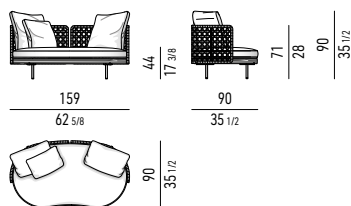

DIVANI CURVI | ANGLED SOFAS

DIVANO CURVO CM 159
ANGLED SOFA CM 159

DIVANO CURVO CM 225
ANGLED SOFA CM 225

DIVANO CURVO OPEN | ANGLED OPEN SOFA

DIVANO CURVO OPEN CM 225
ANGLED OPEN SOFA CM 225

DIVANO PENISOLA CURVO | ANGLED OPEN-END SOFA