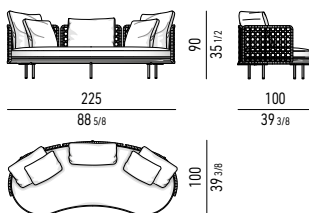

DIVANI CURVI | ANGLED SOFAS

DIVANO CURVO CM 159
ANGLED SOFA CM 159

DIVANO CURVO CM 225
ANGLED SOFA CM 225

DIVANO CURVO OPEN | ANGLED OPEN SOFA

DIVANO CURVO OPEN CM 225
ANGLED OPEN SOFA CM 225

DIVANO PENISOLA CURVO | ANGLED OPEN-END SOFA